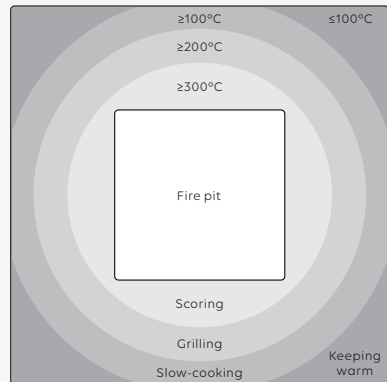

By using a square hot plate different heating zones are created, ranging from 300°C in the centre to below 100°C at the corners. This allows you to control the speed of cooking and prepare food to your specific taste and timing.