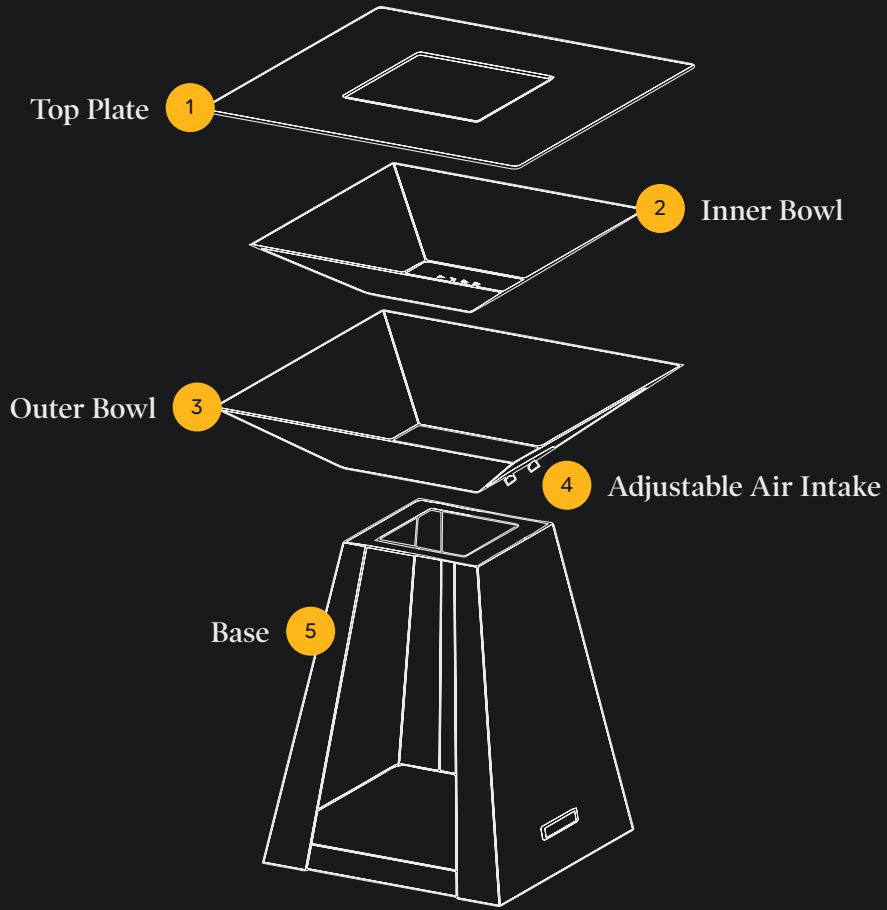

2

The inner bowl is made of stainless steel and can be removed for cleaning.

3

As the outer bowl is a separate piece to the inner bowl, it provides a protective barrier from the heat of the fire within.

4

As part of the Quan Airflow Design, there is an adjustable air intake which enables the intensity of the fire to be controlled.

5

The single-ply base is sturdy and keeps your fire plate at an optimum height of 90cm above ground.