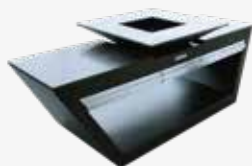

Product dimensions

Height: 95cm
Width: 100cm
Length: 240cm
Weight: 400kg

ROLLING KITCHEN

Colour: Corten
Water system: Yes

Package weight: 480kg
EAN code: 5907771391069

Product dimensions

Height: 95cm
Width: 100cm
Length: 240cm
Weight: 430kg