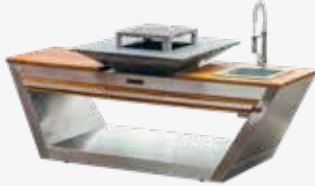

ROLLING KITCHEN GAS

Colour: Silver
Water system: Yes

Package weight: 530kg
EAN code: 5907771391113

Product dimensions

Height: 95cm
Width: 100cm
Length: 240cm
Weight: 480kg