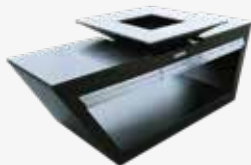

ROLLING KITCHEN GAS

Colour: Carbon
Water system: No

Package weight: 500kg

Product dimensions

Height: 95cm
Width: 100cm
Length: 240cm
Weight: 450kg