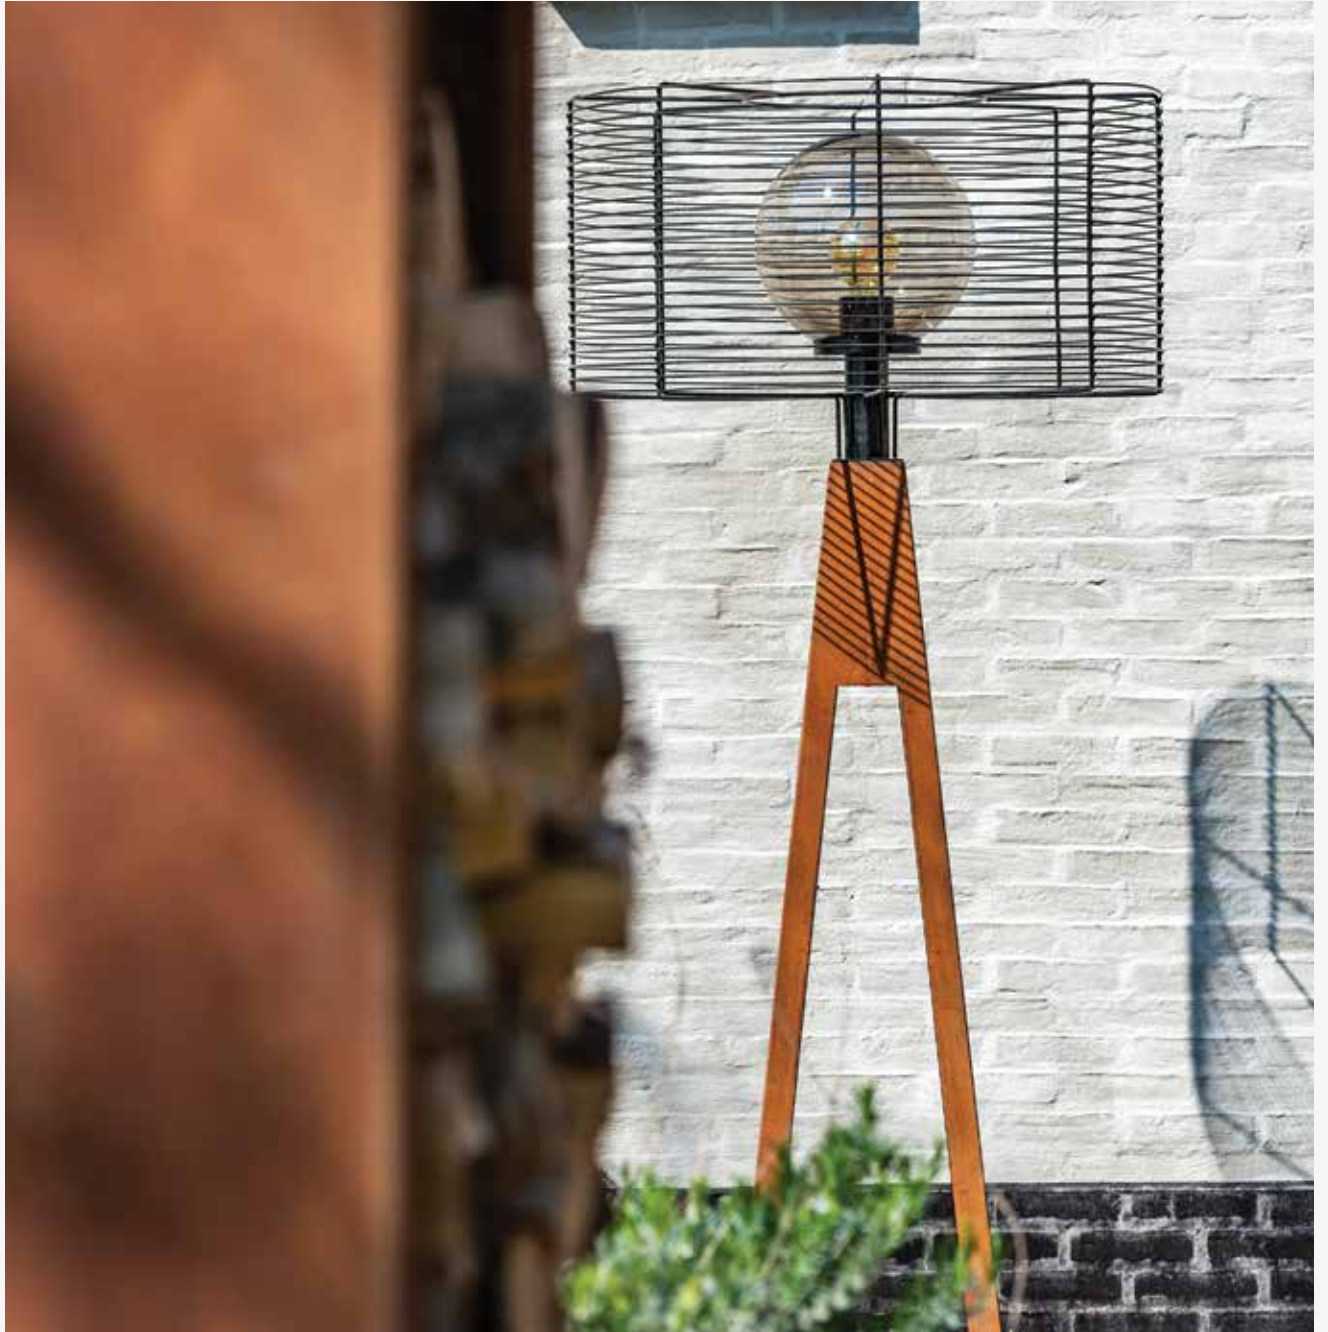

Lighting

Lamp

A garden and terrace floor lamp with a wire mesh lamp shade and two light sources, perfect for lighting up your long outdoor evenings.

Available finishes: Corten and Carbon

Bollard

Let our range of bollards light your path, terrace or garden. A great addition to a Quan fire plate, allowing you to enjoy your meal time during the evening.