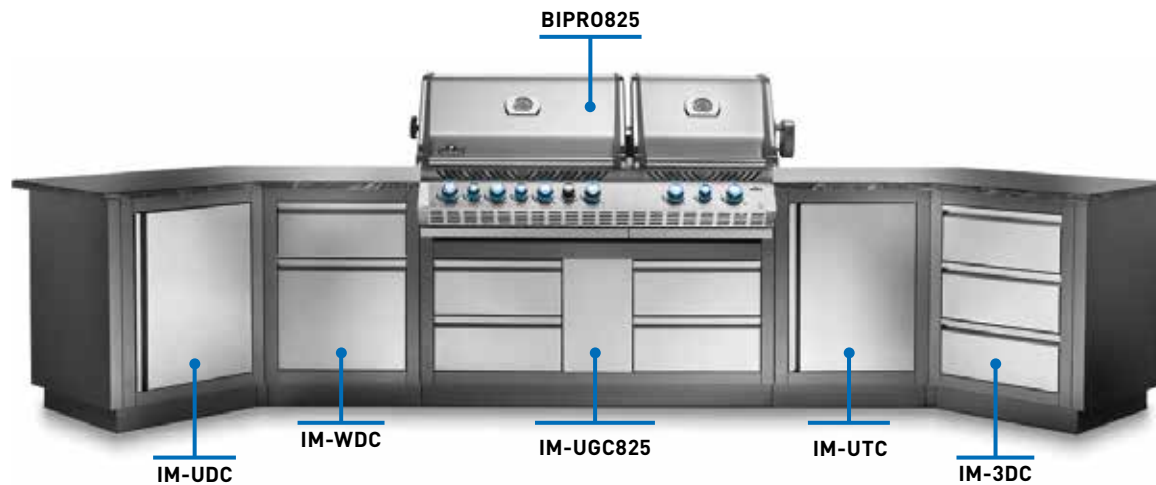

INFINITE POSSIBILITIES

The combinations you can make for your Napoleon outdoor kitchen are virtually limitless. They allow you to create your own personal outdoor dream!

Choosing your favourite barbecue grill head is just as much a part of your journey to a Napoleon outdoor kitchen as deciding on the most suitable and sensible modules and components - whether you are looking at side burners, drawers or refrigerators.

At the same time, the options are always coherent, visually attractive and of the highest quality. This makes putting together a Napoleon outdoor kitchen a project that is pure joy.

*Countertop not included