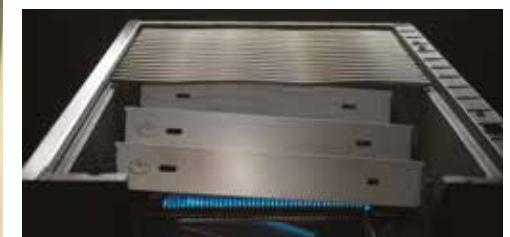

9,5 mm **WAVE™** stainless steel grids and sear plates