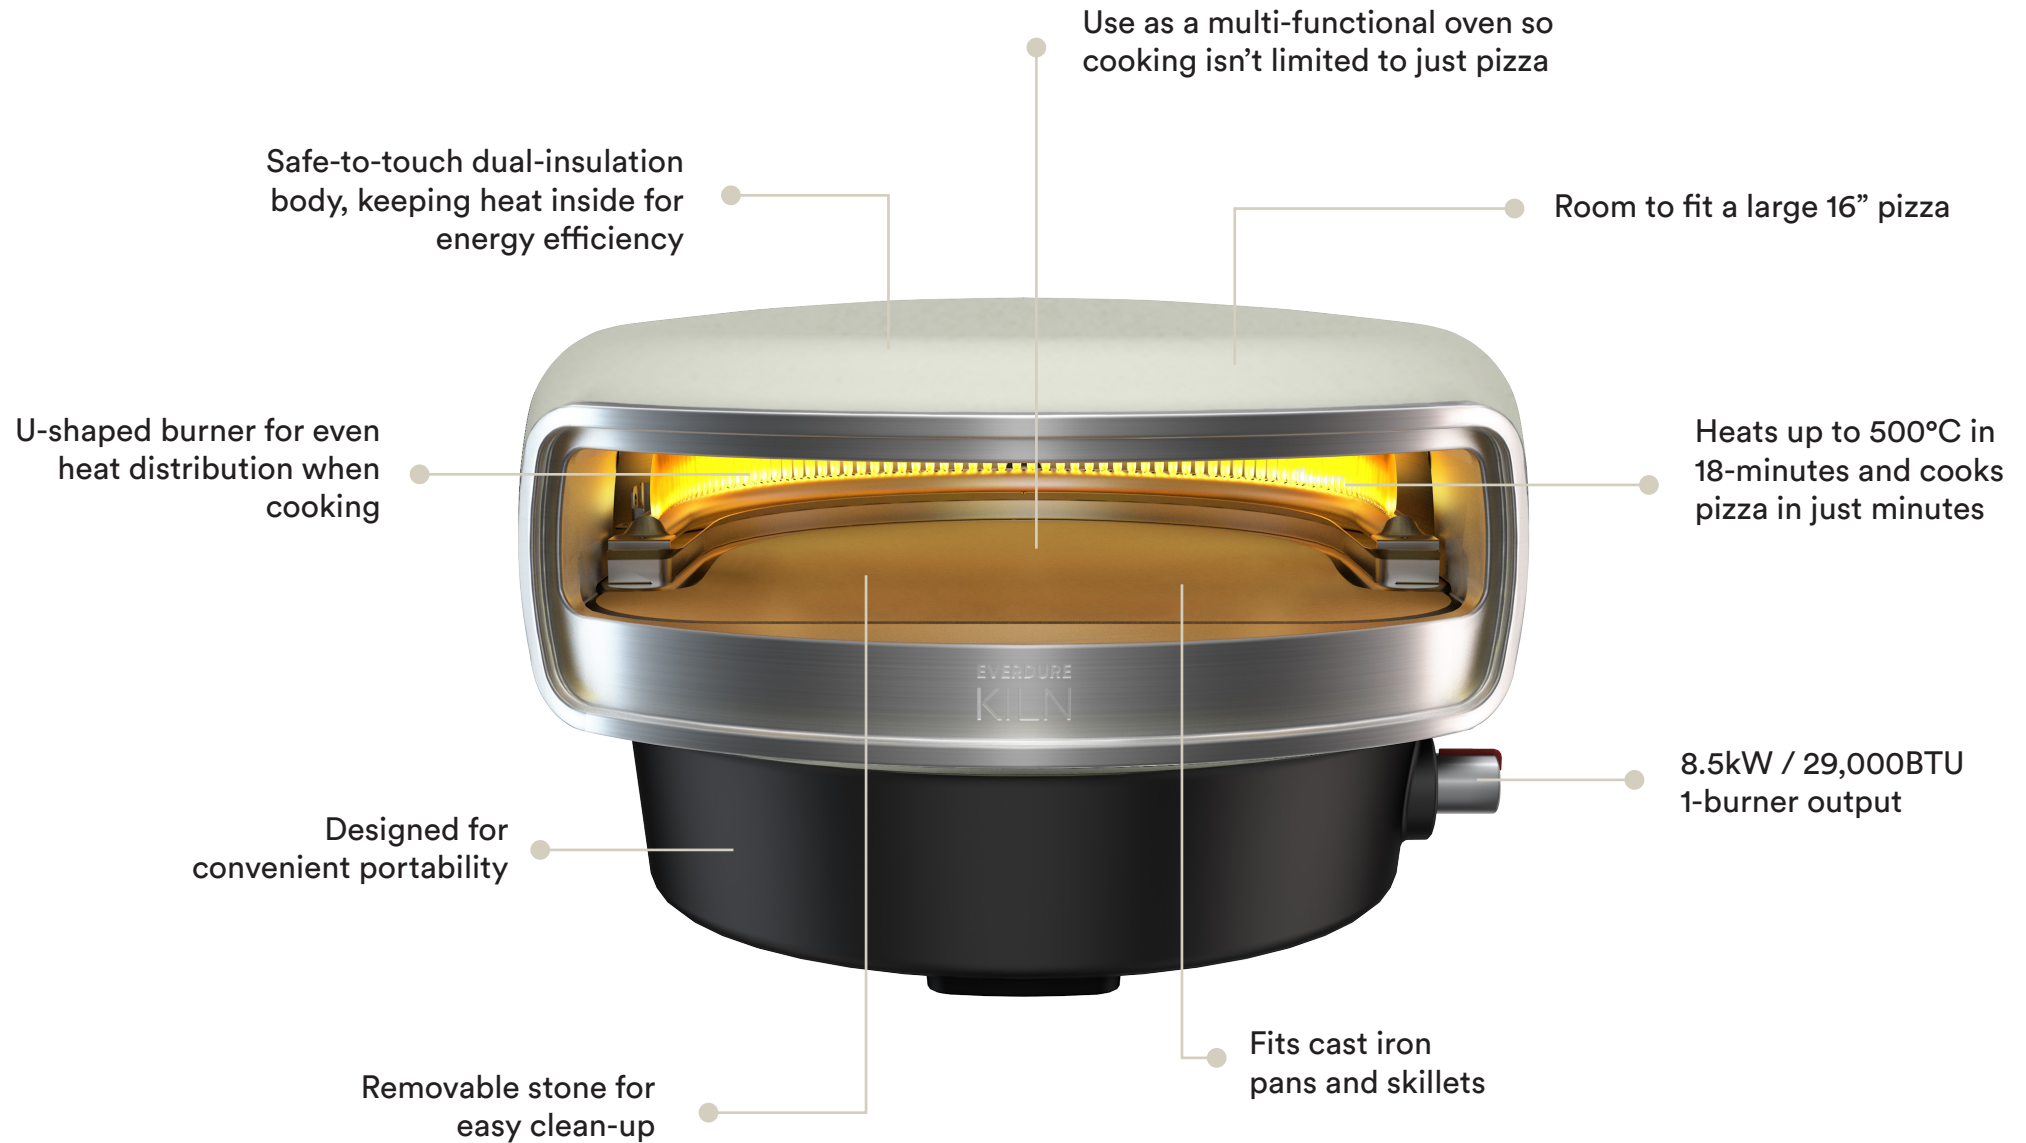

1-BURNER PIZZA OVEN

EVERDURE
KILN

* All products, specifications and data are subject to change without notice to improve reliability, function, design, or otherwise.

KILN MATRIX

EVERDURE KILN

GERMANY	Code	EKILN2SDE	EKILN2GDE	EKILN1SDE	EKILN1GDE
	Product	EVERDURE KILN R Series 2-Burner Pizza Oven	EVERDURE KILN R Series 2-Burner Pizza Oven	EVERDURE KILN S Series 1-Burner Pizza Oven	EVERDURE KILN S Series 1-Burner Pizza Oven
	Colour	Stone	Graphite	Stone	Graphite
	EAN	9312646039827	9312646039605	9312646039780	9312646039582
	Included Gas Regulator	Yes	Yes	Yes	Yes
	Gas Pressure	50mbar	50mbar	50mbar	50mbar
	Gas Burner Output	9.2kW / 31,400BTU	9.2kW / 31,400BTU	8.5kW / 29,000BTU	8.5kW / 29,000BTU
	Rotating Turntable	Yes	Yes	No	No
	Product Dimensions	660mm(W) x 742mm(D) x 400mm(H)	660mm(W) x 742mm(D) x 400mm(H)	660mm(W) x 742mm(D) x 400mm(H)	660mm(W) x 742mm(D) x 400mm(H)
	Packaging Dimensions	760mm(W) x 830mm(D) x 440mm(H)	760mm(W) x 830mm(D) x 440mm(H)	760mm(W) x 830mm(D) x 440mm(H)	760mm(W) x 830mm(D) x 440mm(H)
Container Loading Quantity 20ft / 40ft / 40ftHC	100pcs / 210pcs / 252pcs	100pcs / 210pcs / 252pcs	100pcs / 210pcs / 252pcs	100pcs / 210pcs / 252pcs	
EUROPE	Code	EKILN2SEU	EKILN2GEU	EKILN1SEU	EKILN1GEU
	Product	EVERDURE KILN R Series 2-Burner Pizza Oven	EVERDURE KILN R Series 2-Burner Pizza Oven	EVERDURE KILN S Series 1-Burner Pizza Oven	EVERDURE KILN S Series 1-Burner Pizza Oven
	Colour	Stone	Graphite	Stone	Graphite
	EAN	9312646039834	9312646039681	9312646039797	9312646039667
	Included Gas Regulator	No	No	No	No
	Gas Pressure	28-30mbar / 37mbar	28-30mbar / 37mbar	28-30mbar / 37mbar	28-30mbar / 37mbar
	Gas Burner Output	9.2kW / 31,400BTU	9.2kW / 31,400BTU	8.5kW / 29,000BTU	8.5kW / 29,000BTU
	Rotating Turntable	Yes	Yes	No	No
	Product Dimensions	660mm(W) x 742mm(D) x 400mm(H)	660mm(W) x 742mm(D) x 400mm(H)	660mm(W) x 742mm(D) x 400mm(H)	660mm(W) x 742mm(D) x 400mm(H)
	Packaging Dimensions	760mm(W) x 830mm(D) x 440mm(H)	760mm(W) x 830mm(D) x 440mm(H)	760mm(W) x 830mm(D) x 440mm(H)	760mm(W) x 830mm(D) x 440mm(H)
Container Loading Quantity 20ft / 40ft / 40ftHC	100pcs / 210pcs / 252pcs	100pcs / 210pcs / 252pcs	100pcs / 210pcs / 252pcs	100pcs / 210pcs / 252pcs	
UNITED KINGDOM	Code	EKILN2SGB	EKILN2GGB	EKILN1SGB	EKILN1GGB
	Product	EVERDURE KILN R Series 2-Burner Pizza Oven	EVERDURE KILN R Series 2-Burner Pizza Oven	EVERDURE KILN S Series 1-Burner Pizza Oven	EVERDURE KILN S Series 1-Burner Pizza Oven
	Colour	Stone	Graphite	Stone	Graphite
	EAN	9312646039841	9312646039643	9312646039803	9312646039629
	Included Gas Regulator	Yes	Yes	Yes	Yes
	Gas Pressure	28-30mbar / 37mbar	28-30mbar / 37mbar	28-30mbar / 37mbar	28-30mbar / 37mbar
	Gas Burner Output	9.2kW / 31,400BTU	9.2kW / 31,400BTU	8.5kW / 29,000BTU	8.5kW / 29,000BTU
	Rotating Turntable	Yes	Yes	No	No
	Product Dimensions	660mm(W) x 742mm(D) x 400mm(H)	660mm(W) x 742mm(D) x 400mm(H)	660mm(W) x 742mm(D) x 400mm(H)	660mm(W) x 742mm(D) x 400mm(H)
	Packaging Dimensions	760mm(W) x 830mm(D) x 440mm(H)	760mm(W) x 830mm(D) x 440mm(H)	760mm(W) x 830mm(D) x 440mm(H)	760mm(W) x 830mm(D) x 440mm(H)
Container Loading Quantity 20ft / 40ft / 40ftHC	100pcs / 210pcs / 252pcs	100pcs / 210pcs / 252pcs	100pcs / 210pcs / 252pcs	100pcs / 210pcs / 252pcs	