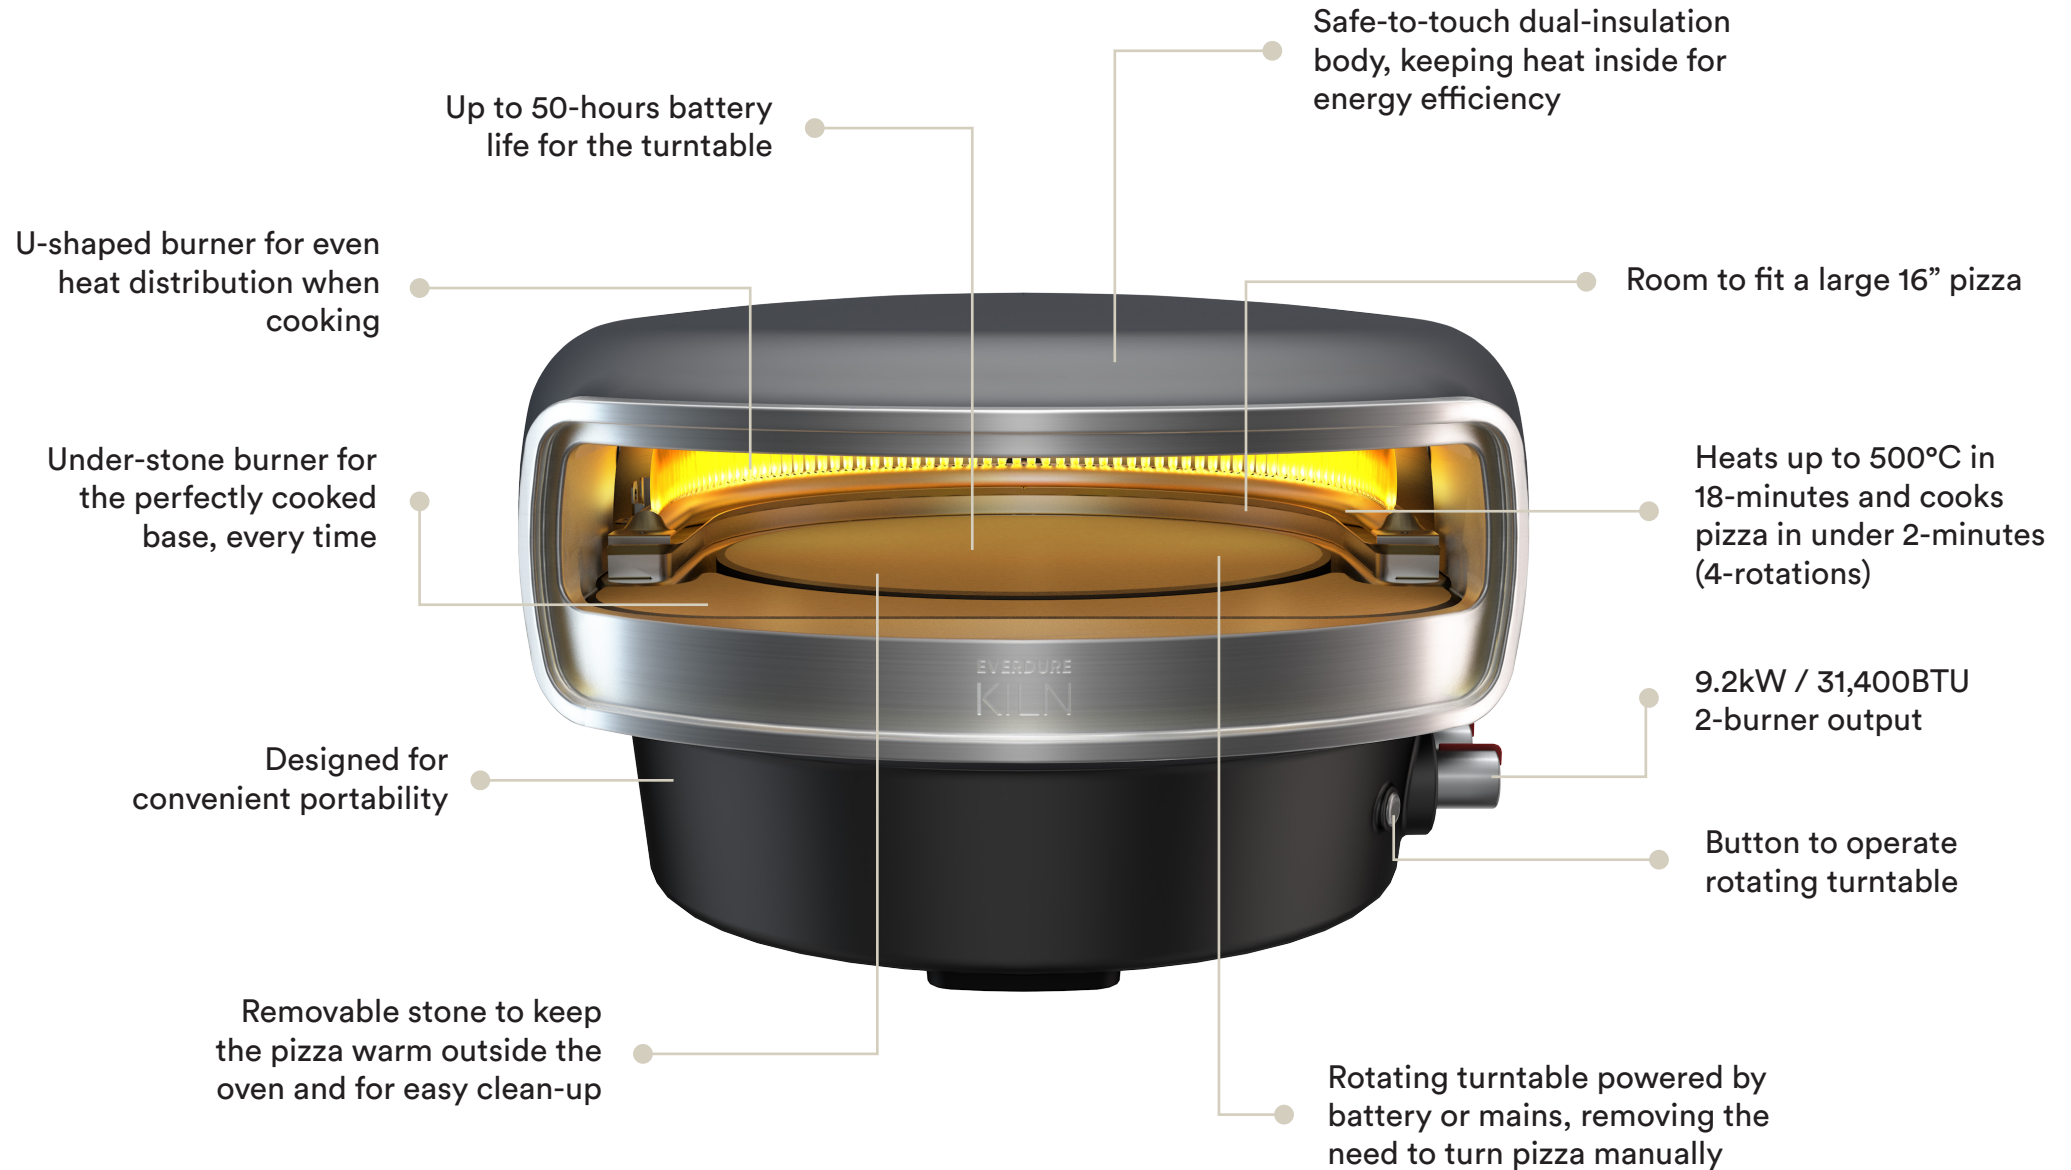

KILN R SERIES

2-BURNER PIZZA OVEN

EVERDURE
KILN

* All products, specifications and data are subject to change without notice to improve reliability, function, design, or otherwise.