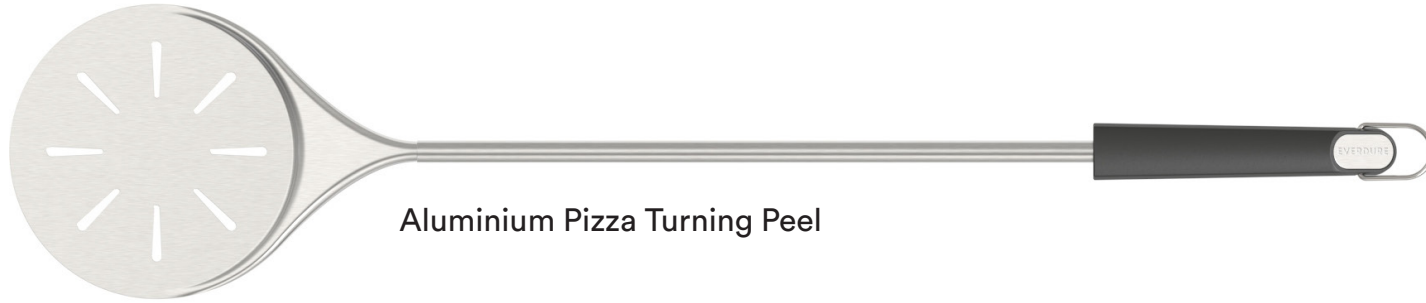

EVERDURE
KILN

Aluminium Pizza Turning Peel

Infrared
Temperature Gun

Wood Pizza Peel
- 14 inch

Pizza Cutter Rocker Wheel

Aluminium Perforated
Pizza Peel - 14 inch

Pizza Cutter Wheel

Wood Pizza Roller Pin

ACCESSORIES MATRIX

EVERDURE
KILN

Product	Aluminium Perforated Pizza Peel 14 inch	Aluminium Pizza Turning Peel	FSC Wood Pizza Peel 14 inch	FSC Wood Pizza Roller Pin	Pizza Cutter Rocker Wheel	Pizza Cutter Wheel	Pizza Oven Brush	Kitchen Scale	Infrared Temperature Gun
Product Dimensions	666x356x33mm	800x170x32.5mm	575x355.8x15mm	380x30mm	378x100x20mm	315.5x121x23.5mm	535x40x43mm		
Product Net Weight	642g	385g	1153g	187g	434g	210g	220g	650g	650g
Packaging	Colour Box	Hangtag	Colour Sleeve	Colour Sleeve	Colour Box	Colour Box	Hangtag	Colour Box	Colour Box
Packaging Dimensions	481x362x41mm	800x170x32.5mm	575x355.8x16mm	388x40x370mm	386x105x28mm	365x128x380mm	535x40x43mm	301x190x37mm	165x110x50mm
Pack Qty	6	12	8	12	12	12	24	20	60
MOQ	3000	3000	3000	3000	3000	3000	3000	2000	2000