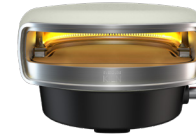

1-BURNER PIZZA OVEN

EVERDURE
KILN

* All products, specifications and data are subject to change without notice to improve reliability, function, design, or otherwise.

KILN MATRIX

EVERDURE KILN

GERMANY	Code	EKILN2SDE	EKILN2GDE	EKILN1SDE	EKILN1GDE
	Product	EVERDURE KILN R Series 2-Burner Pizza Oven	EVERDURE KILN R Series 2-Burner Pizza Oven	EVERDURE KILN S Series 1-Burner Pizza Oven	EVERDURE KILN S Series 1-Burner Pizza Oven
	Colour	Stone	Graphite	Stone	Graphite
	EAN	9312646039827	9312646039605	9312646039780	9312646039582
	Included Gas Regulator	Yes	Yes	Yes	Yes
	Gas Pressure	50mbar	50mbar	50mbar	50mbar
	Gas Burner Output	9.2kW / 31,400BTU	9.2kW / 31,400BTU	8.5kW / 29,000BTU	8.5kW / 29,000BTU
	Rotating Turntable	Yes	Yes	No	No
	Product Dimensions	660mm(W) x 742mm(D) x 400mm(H)	660mm(W) x 742mm(D) x 400mm(H)	660mm(W) x 742mm(D) x 400mm(H)	660mm(W) x 742mm(D) x 400mm(H)
	Packaging Dimensions	760mm(W) x 830mm(D) x 440mm(H)	760mm(W) x 830mm(D) x 440mm(H)	760mm(W) x 830mm(D) x 440mm(H)	760mm(W) x 830mm(D) x 440mm(H)
Container Loading Quantity 20ft / 40ft / 40ftHC	100pcs / 210pcs / 252pcs	100pcs / 210pcs / 252pcs	100pcs / 210pcs / 252pcs	100pcs / 210pcs / 252pcs	
EUROPE	Code	EKILN2SEU	EKILN2GEU	EKILN1SEU	EKILN1GEU
	Product	EVERDURE KILN R Series 2-Burner Pizza Oven	EVERDURE KILN R Series 2-Burner Pizza Oven	EVERDURE KILN S Series 1-Burner Pizza Oven	EVERDURE KILN S Series 1-Burner Pizza Oven
	Colour	Stone	Graphite	Stone	Graphite
	EAN	9312646039834	9312646039681	9312646039797	9312646039667
	Included Gas Regulator	No	No	No	No
	Gas Pressure	28-30mbar / 37mbar	28-30mbar / 37mbar	28-30mbar / 37mbar	28-30mbar / 37mbar
	Gas Burner Output	9.2kW / 31,400BTU	9.2kW / 31,400BTU	8.5kW / 29,000BTU	8.5kW / 29,000BTU
	Rotating Turntable	Yes	Yes	No	No
	Product Dimensions	660mm(W) x 742mm(D) x 400mm(H)	660mm(W) x 742mm(D) x 400mm(H)	660mm(W) x 742mm(D) x 400mm(H)	660mm(W) x 742mm(D) x 400mm(H)
	Packaging Dimensions	760mm(W) x 830mm(D) x 440mm(H)	760mm(W) x 830mm(D) x 440mm(H)	760mm(W) x 830mm(D) x 440mm(H)	760mm(W) x 830mm(D) x 440mm(H)
Container Loading Quantity 20ft / 40ft / 40ftHC	100pcs / 210pcs / 252pcs	100pcs / 210pcs / 252pcs	100pcs / 210pcs / 252pcs	100pcs / 210pcs / 252pcs	
UNITED KINGDOM	Code	EKILN2SGB	EKILN2GGB	EKILN1SGB	EKILN1GGB
	Product	EVERDURE KILN R Series 2-Burner Pizza Oven	EVERDURE KILN R Series 2-Burner Pizza Oven	EVERDURE KILN S Series 1-Burner Pizza Oven	EVERDURE KILN S Series 1-Burner Pizza Oven
	Colour	Stone	Graphite	Stone	Graphite
	EAN	9312646039841	9312646039643	9312646039803	9312646039629
	Included Gas Regulator	Yes	Yes	Yes	Yes
	Gas Pressure	28-30mbar / 37mbar	28-30mbar / 37mbar	28-30mbar / 37mbar	28-30mbar / 37mbar
	Gas Burner Output	9.2kW / 31,400BTU	9.2kW / 31,400BTU	8.5kW / 29,000BTU	8.5kW / 29,000BTU
	Rotating Turntable	Yes	Yes	No	No
	Product Dimensions	660mm(W) x 742mm(D) x 400mm(H)	660mm(W) x 742mm(D) x 400mm(H)	660mm(W) x 742mm(D) x 400mm(H)	660mm(W) x 742mm(D) x 400mm(H)
	Packaging Dimensions	760mm(W) x 830mm(D) x 440mm(H)	760mm(W) x 830mm(D) x 440mm(H)	760mm(W) x 830mm(D) x 440mm(H)	760mm(W) x 830mm(D) x 440mm(H)
Container Loading Quantity 20ft / 40ft / 40ftHC	100pcs / 210pcs / 252pcs	100pcs / 210pcs / 252pcs	100pcs / 210pcs / 252pcs	100pcs / 210pcs / 252pcs	