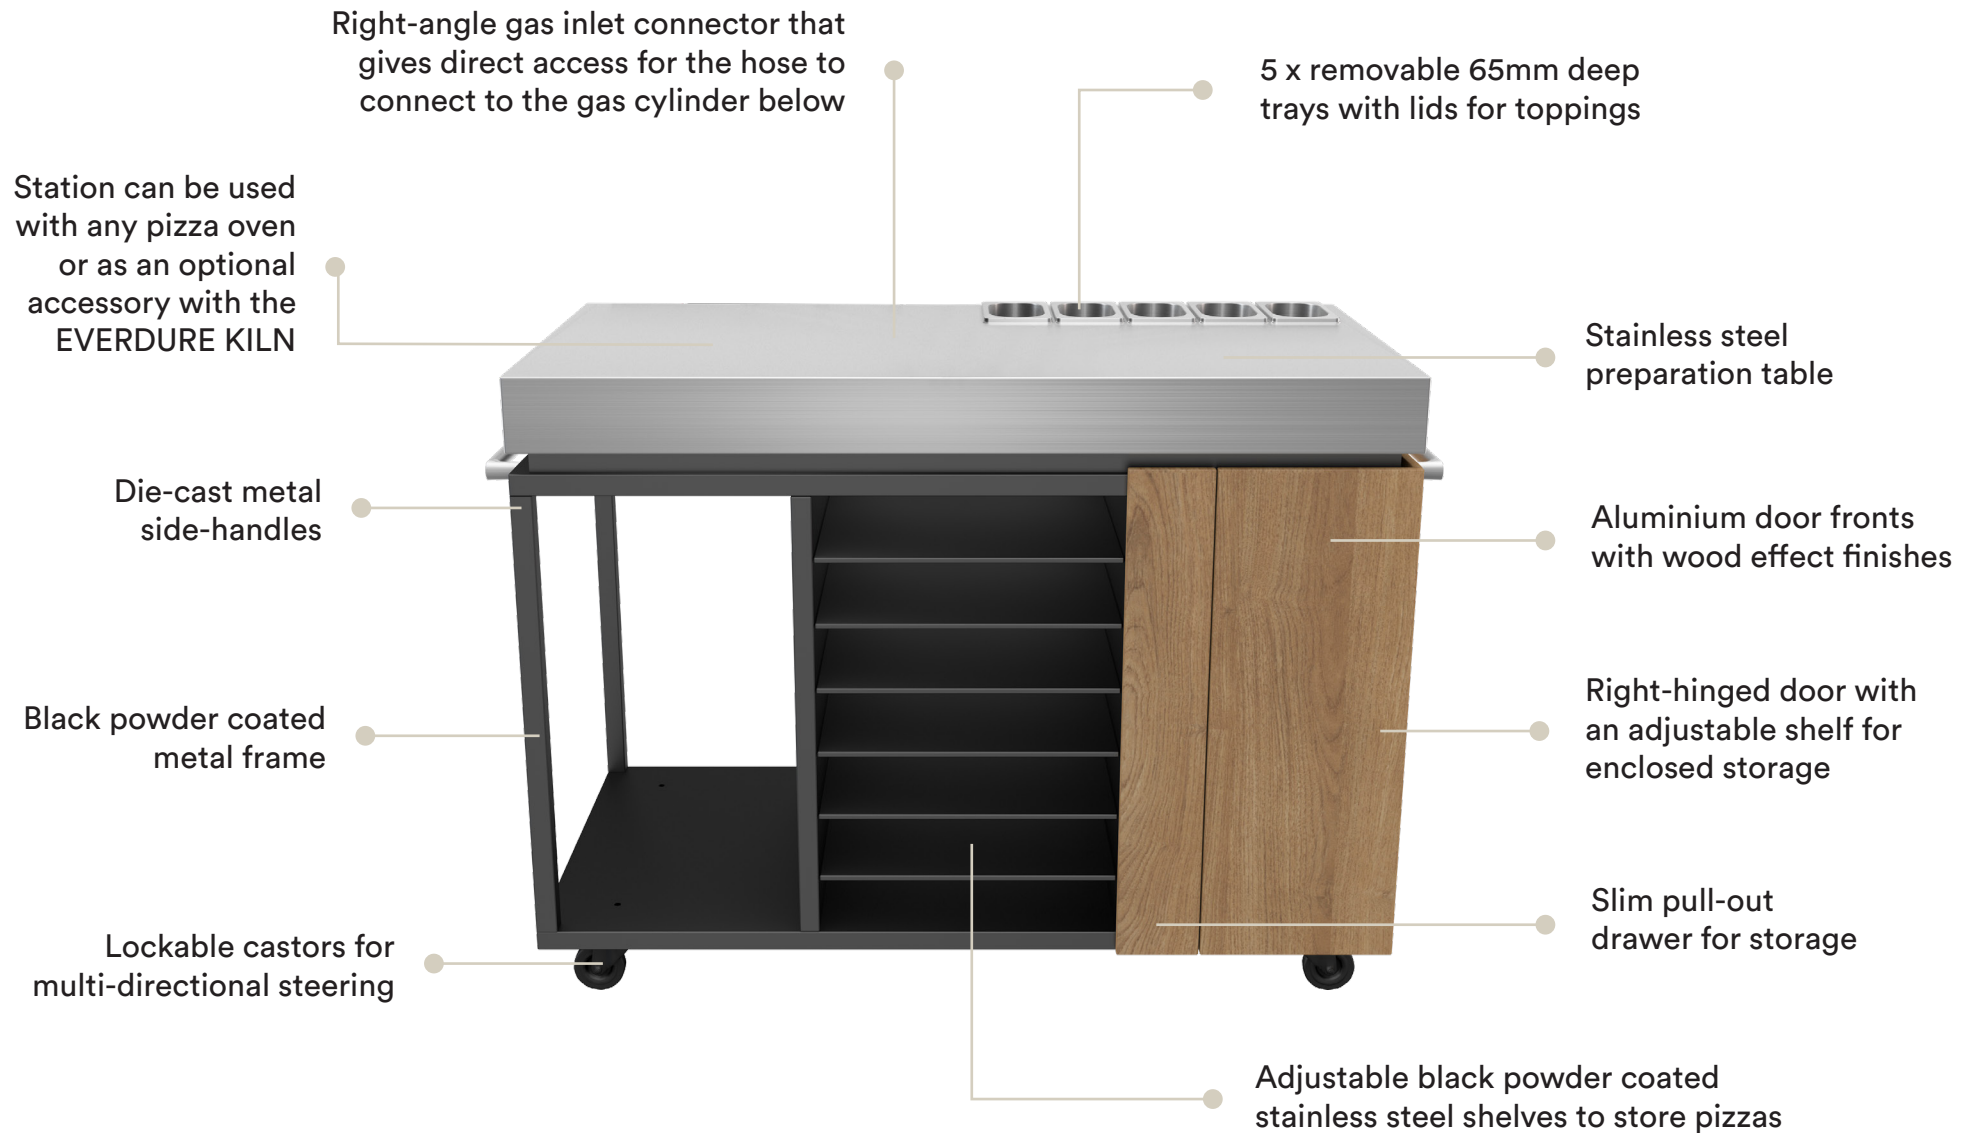

PIZZA PREPARATION STATION

EVERDURE
KILN