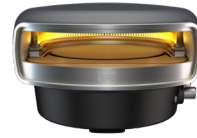

1-BURNER PIZZA OVEN

EVERDURE
KILN

* All products, specifications and data are subject to change without notice to improve reliability, function, design, or otherwise.

KILN MATRIX

EVERDURE KILN

GERMANY	Code	EKILN2SDE	EKILN2GDE	EKILN1SDE	EKILN1GDE
	Product	EVERDURE KILN R Series 2-Burner Pizza Oven	EVERDURE KILN R Series 2-Burner Pizza Oven	EVERDURE KILN S Series 1-Burner Pizza Oven	EVERDURE KILN S Series 1-Burner Pizza Oven
	Colour	Stone	Graphite	Stone	Graphite
	EAN	9312646039827	9312646039605	9312646039780	9312646039582
	Included Gas Regulator	Yes	Yes	Yes	Yes
	Gas Pressure	50mbar	50mbar	50mbar	50mbar
	Gas Burner Output	9.2kW / 31,400BTU	9.2kW / 31,400BTU	8.5kW / 29,000BTU	8.5kW / 29,000BTU
	Rotating Turntable	Yes	Yes	No	No
	Product Dimensions	660mm(W) x 742mm(D) x 400mm(H)	660mm(W) x 742mm(D) x 400mm(H)	660mm(W) x 742mm(D) x 400mm(H)	660mm(W) x 742mm(D) x 400mm(H)
	Packaging Dimensions	760mm(W) x 830mm(D) x 440mm(H)	760mm(W) x 830mm(D) x 440mm(H)	760mm(W) x 830mm(D) x 440mm(H)	760mm(W) x 830mm(D) x 440mm(H)
Container Loading Quantity 20ft / 40ft / 40ftHC	100pcs / 210pcs / 252pcs	100pcs / 210pcs / 252pcs	100pcs / 210pcs / 252pcs	100pcs / 210pcs / 252pcs	
EUROPE	Code	EKILN2SEU	EKILN2GEU	EKILN1SEU	EKILN1GEU
	Product	EVERDURE KILN R Series 2-Burner Pizza Oven	EVERDURE KILN R Series 2-Burner Pizza Oven	EVERDURE KILN S Series 1-Burner Pizza Oven	EVERDURE KILN S Series 1-Burner Pizza Oven
	Colour	Stone	Graphite	Stone	Graphite
	EAN	9312646039834	9312646039681	9312646039797	9312646039667
	Included Gas Regulator	No	No	No	No
	Gas Pressure	28-30mbar / 37mbar	28-30mbar / 37mbar	28-30mbar / 37mbar	28-30mbar / 37mbar
	Gas Burner Output	9.2kW / 31,400BTU	9.2kW / 31,400BTU	8.5kW / 29,000BTU	8.5kW / 29,000BTU
	Rotating Turntable	Yes	Yes	No	No
	Product Dimensions	660mm(W) x 742mm(D) x 400mm(H)	660mm(W) x 742mm(D) x 400mm(H)	660mm(W) x 742mm(D) x 400mm(H)	660mm(W) x 742mm(D) x 400mm(H)
	Packaging Dimensions	760mm(W) x 830mm(D) x 440mm(H)	760mm(W) x 830mm(D) x 440mm(H)	760mm(W) x 830mm(D) x 440mm(H)	760mm(W) x 830mm(D) x 440mm(H)
Container Loading Quantity 20ft / 40ft / 40ftHC	100pcs / 210pcs / 252pcs	100pcs / 210pcs / 252pcs	100pcs / 210pcs / 252pcs	100pcs / 210pcs / 252pcs	
UNITED KINGDOM	Code	EKILN2SGB	EKILN2GGB	EKILN1SGB	EKILN1GGB
	Product	EVERDURE KILN R Series 2-Burner Pizza Oven	EVERDURE KILN R Series 2-Burner Pizza Oven	EVERDURE KILN S Series 1-Burner Pizza Oven	EVERDURE KILN S Series 1-Burner Pizza Oven
	Colour	Stone	Graphite	Stone	Graphite
	EAN	9312646039841	9312646039643	9312646039803	9312646039629
	Included Gas Regulator	Yes	Yes	Yes	Yes
	Gas Pressure	28-30mbar / 37mbar	28-30mbar / 37mbar	28-30mbar / 37mbar	28-30mbar / 37mbar
	Gas Burner Output	9.2kW / 31,400BTU	9.2kW / 31,400BTU	8.5kW / 29,000BTU	8.5kW / 29,000BTU
	Rotating Turntable	Yes	Yes	No	No
	Product Dimensions	660mm(W) x 742mm(D) x 400mm(H)	660mm(W) x 742mm(D) x 400mm(H)	660mm(W) x 742mm(D) x 400mm(H)	660mm(W) x 742mm(D) x 400mm(H)
	Packaging Dimensions	760mm(W) x 830mm(D) x 440mm(H)	760mm(W) x 830mm(D) x 440mm(H)	760mm(W) x 830mm(D) x 440mm(H)	760mm(W) x 830mm(D) x 440mm(H)
Container Loading Quantity 20ft / 40ft / 40ftHC	100pcs / 210pcs / 252pcs	100pcs / 210pcs / 252pcs	100pcs / 210pcs / 252pcs	100pcs / 210pcs / 252pcs	