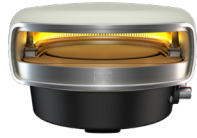

1-BURNER PIZZA OVEN

EVERDURE
KILN

* All products, specifications and data are subject to change without notice to improve reliability, function, design, or otherwise.

KILN MATRIX

EVERDURE KILN

GERMANY	Code	EKILN2SDE	EKILN2GDE	EKILN1SDE	EKILN1GDE
	Product	EVERDURE KILN R Series 2-Burner Pizza Oven	EVERDURE KILN R Series 2-Burner Pizza Oven	EVERDURE KILN S Series 1-Burner Pizza Oven	EVERDURE KILN S Series 1-Burner Pizza Oven
	Colour	Stone	Graphite	Stone	Graphite
	EAN	9312646039827	9312646039605	9312646039780	9312646039582
	Included Gas Regulator	Yes	Yes	Yes	Yes
	Gas Pressure	50mbar	50mbar	50mbar	50mbar
	Gas Burner Output	9.2kW / 31,400BTU	9.2kW / 31,400BTU	8.5kW / 29,000BTU	8.5kW / 29,000BTU
	Rotating Turntable	Yes	Yes	No	No
	Product Dimensions	660mm(W) x 742mm(D) x 400mm(H)	660mm(W) x 742mm(D) x 400mm(H)	660mm(W) x 742mm(D) x 400mm(H)	660mm(W) x 742mm(D) x 400mm(H)
	Packaging Dimensions	760mm(W) x 830mm(D) x 440mm(H)	760mm(W) x 830mm(D) x 440mm(H)	760mm(W) x 830mm(D) x 440mm(H)	760mm(W) x 830mm(D) x 440mm(H)
Container Loading Quantity 20ft / 40ft / 40ftHC	100pcs / 210pcs / 252pcs	100pcs / 210pcs / 252pcs	100pcs / 210pcs / 252pcs	100pcs / 210pcs / 252pcs	
EUROPE	Code	EKILN2SEU	EKILN2GEU	EKILN1SEU	EKILN1GEU
	Product	EVERDURE KILN R Series 2-Burner Pizza Oven	EVERDURE KILN R Series 2-Burner Pizza Oven	EVERDURE KILN S Series 1-Burner Pizza Oven	EVERDURE KILN S Series 1-Burner Pizza Oven
	Colour	Stone	Graphite	Stone	Graphite
	EAN	9312646039834	9312646039681	9312646039797	9312646039667
	Included Gas Regulator	No	No	No	No
	Gas Pressure	28-30mbar / 37mbar	28-30mbar / 37mbar	28-30mbar / 37mbar	28-30mbar / 37mbar
	Gas Burner Output	9.2kW / 31,400BTU	9.2kW / 31,400BTU	8.5kW / 29,000BTU	8.5kW / 29,000BTU
	Rotating Turntable	Yes	Yes	No	No
	Product Dimensions	660mm(W) x 742mm(D) x 400mm(H)	660mm(W) x 742mm(D) x 400mm(H)	660mm(W) x 742mm(D) x 400mm(H)	660mm(W) x 742mm(D) x 400mm(H)
	Packaging Dimensions	760mm(W) x 830mm(D) x 440mm(H)	760mm(W) x 830mm(D) x 440mm(H)	760mm(W) x 830mm(D) x 440mm(H)	760mm(W) x 830mm(D) x 440mm(H)
Container Loading Quantity 20ft / 40ft / 40ftHC	100pcs / 210pcs / 252pcs	100pcs / 210pcs / 252pcs	100pcs / 210pcs / 252pcs	100pcs / 210pcs / 252pcs	
UNITED KINGDOM	Code	EKILN2SGB	EKILN2GGB	EKILN1SGB	EKILN1GGB
	Product	EVERDURE KILN R Series 2-Burner Pizza Oven	EVERDURE KILN R Series 2-Burner Pizza Oven	EVERDURE KILN S Series 1-Burner Pizza Oven	EVERDURE KILN S Series 1-Burner Pizza Oven
	Colour	Stone	Graphite	Stone	Graphite
	EAN	9312646039841	9312646039643	9312646039803	9312646039629
	Included Gas Regulator	Yes	Yes	Yes	Yes
	Gas Pressure	28-30mbar / 37mbar	28-30mbar / 37mbar	28-30mbar / 37mbar	28-30mbar / 37mbar
	Gas Burner Output	9.2kW / 31,400BTU	9.2kW / 31,400BTU	8.5kW / 29,000BTU	8.5kW / 29,000BTU
	Rotating Turntable	Yes	Yes	No	No
	Product Dimensions	660mm(W) x 742mm(D) x 400mm(H)	660mm(W) x 742mm(D) x 400mm(H)	660mm(W) x 742mm(D) x 400mm(H)	660mm(W) x 742mm(D) x 400mm(H)
	Packaging Dimensions	760mm(W) x 830mm(D) x 440mm(H)	760mm(W) x 830mm(D) x 440mm(H)	760mm(W) x 830mm(D) x 440mm(H)	760mm(W) x 830mm(D) x 440mm(H)
Container Loading Quantity 20ft / 40ft / 40ftHC	100pcs / 210pcs / 252pcs	100pcs / 210pcs / 252pcs	100pcs / 210pcs / 252pcs	100pcs / 210pcs / 252pcs	